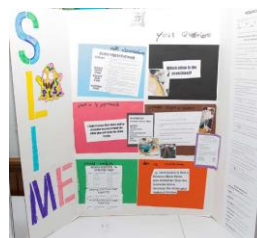

Best regards,
Miss Dhesi